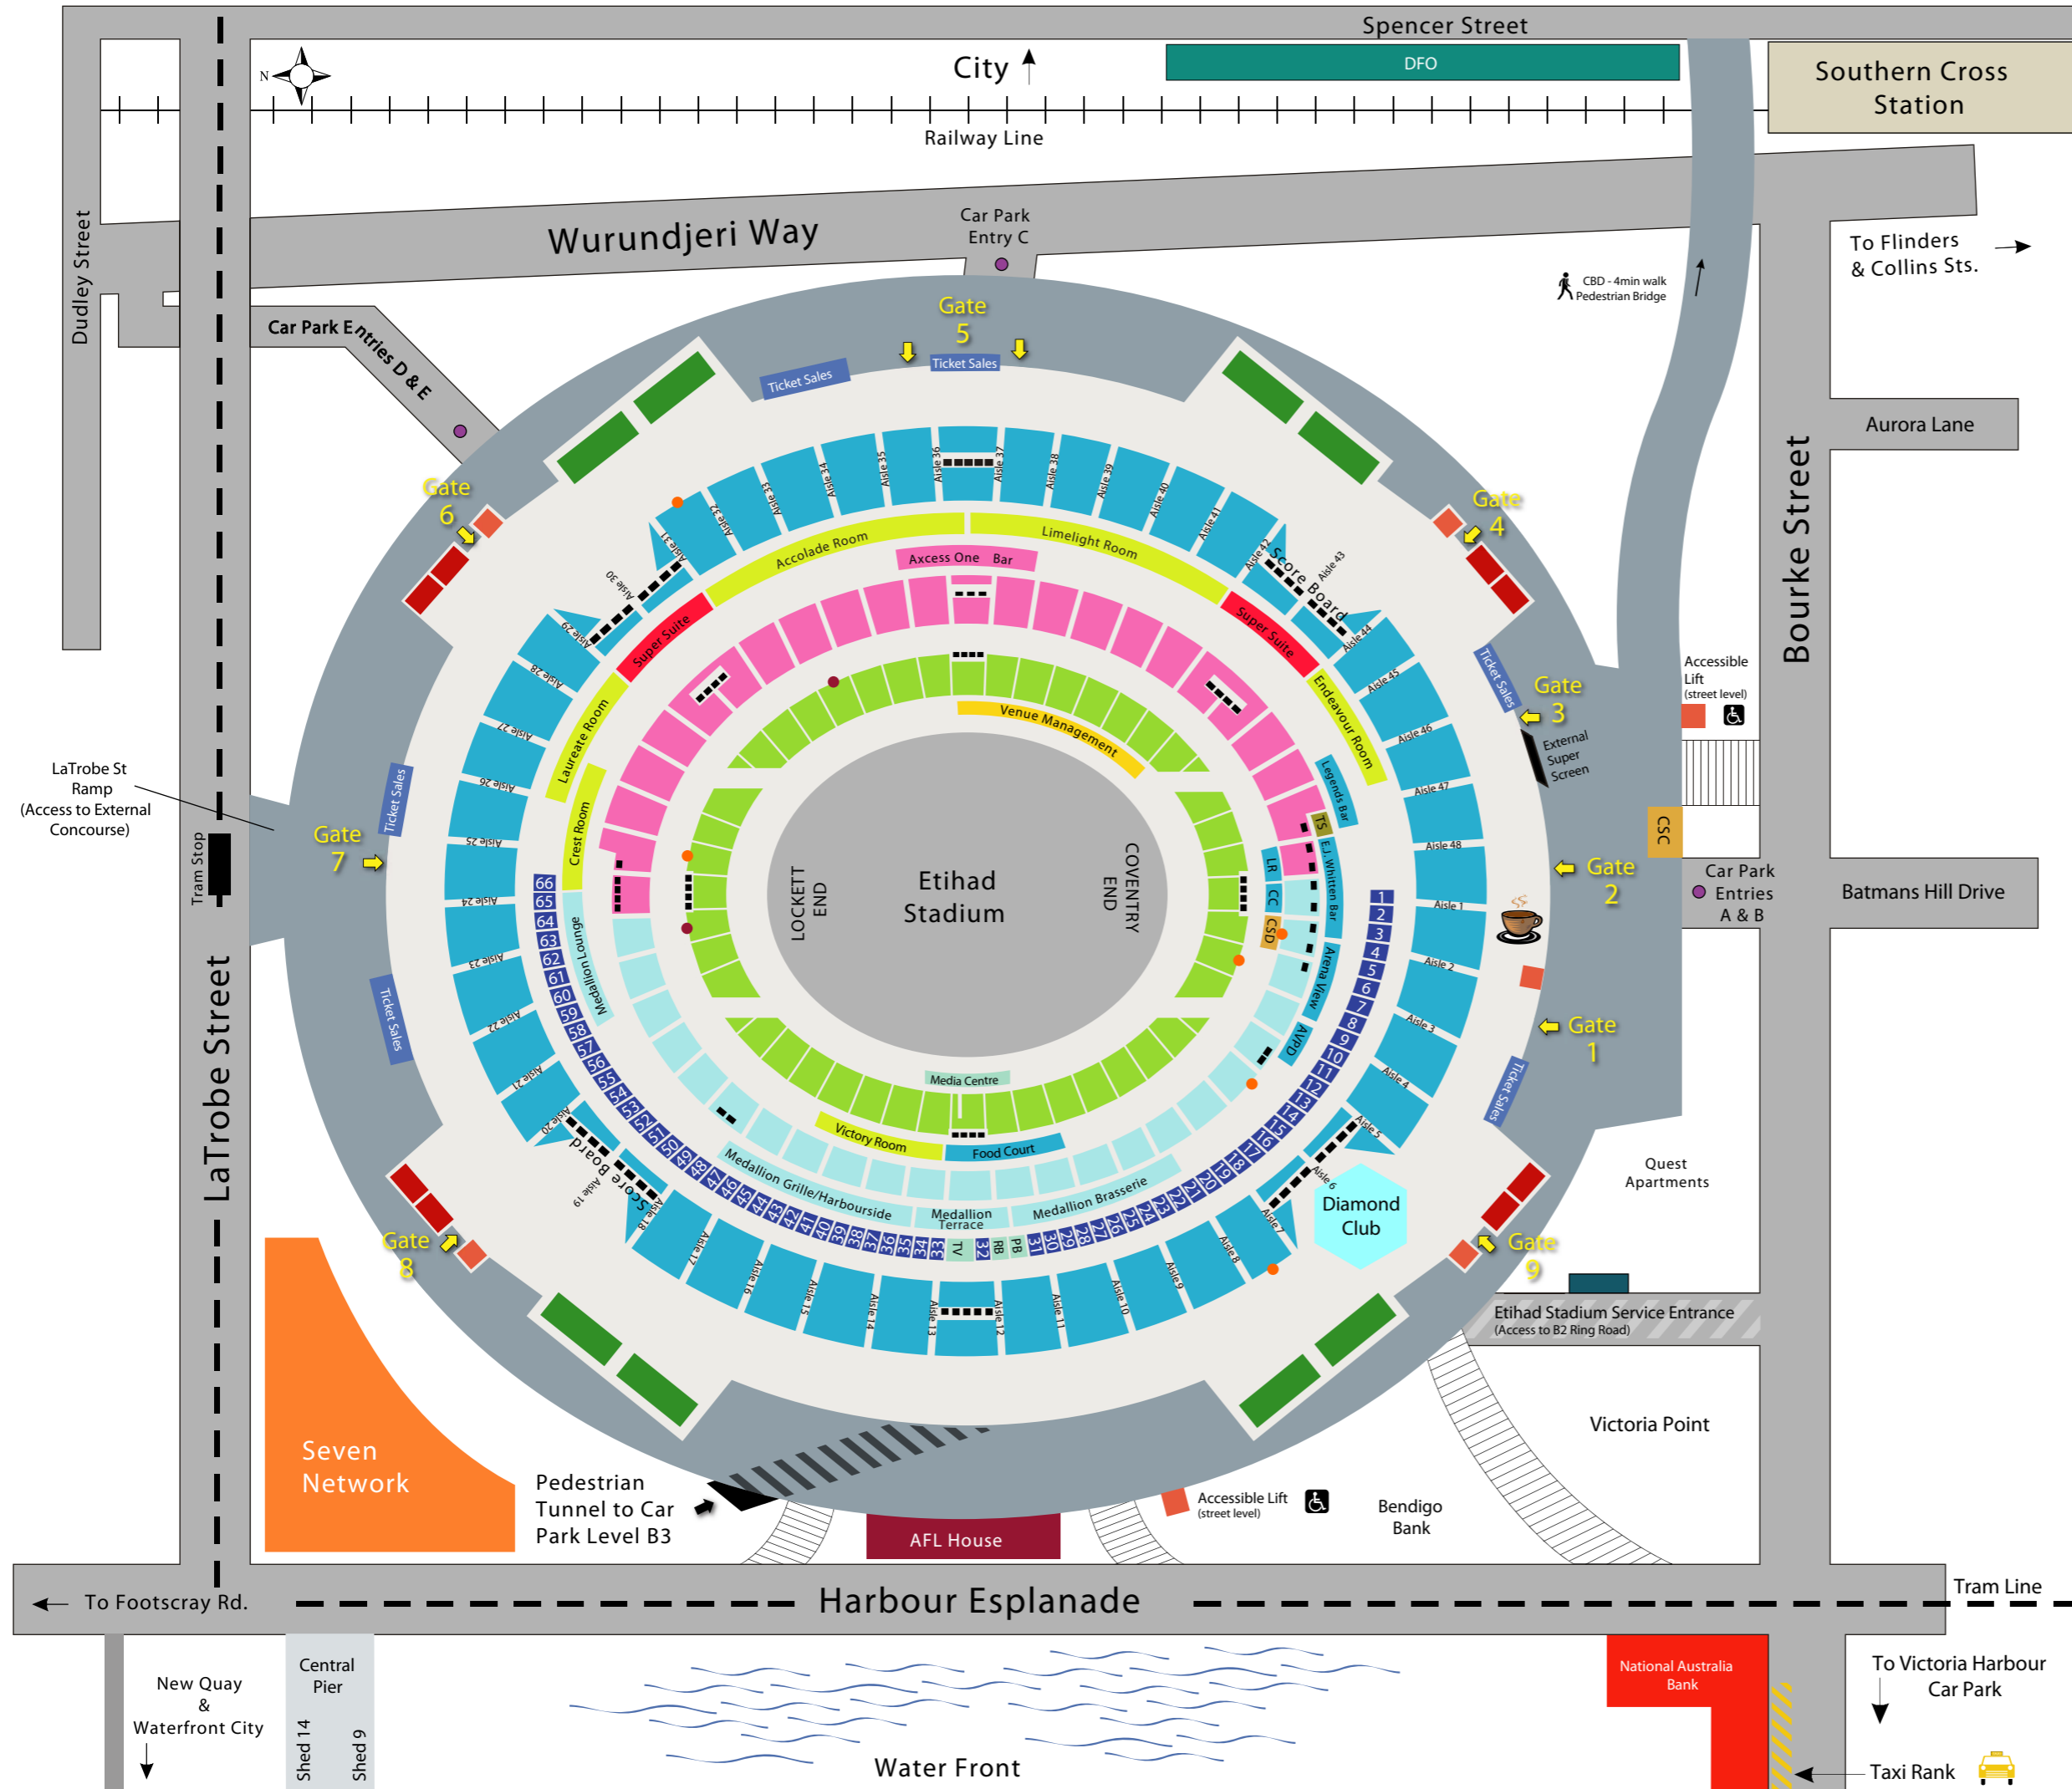

LEGEND

- LEVEL B2**
- Venue Management
 - Media Centre - including photographers room
- LEVEL 1**
- Seating
 - Victory Room
 - CSD: Customer Service Desk/Centre
 - ATM: Automatic Teller Machine - aisle 3 (inside gate 1), 26 & gate 2 (CSD)
- Public Dining/Bars
- LR: Locker Room
 - Food Court
 - CC: Concourse Café
 - Merchandise sales

- LEVEL 2**
- Premium Seating - including:
 - Access One
 - Access One Premium
 - Access One Bar
 - The Medallion Club
 - Medallion Club Seating
 - Medallion Terrace
 - Medallion Brasserie
 - Medallion Grille/Harbourside
 - Medallion Lounge
 - Crest Room
 - TS: The Studio
 - ATM: Automatic Teller Machine - aisle 6
- Public Restaurants/Bars
- Legends Bar
 - Arena View Restaurant
 - AVPD: Arena View Private Dining
 - E.J. Whitten Bar

- MEETING PLACES**
- External Super Screen
 - LiveWire Public Entertainment Precinct Concourse Café at gate 2

Please note: Map not to scale

Southern Cross Station

To Flinders & Collins Sts. →

Aurora Lane

Batmans Hill Drive

Quest Apartments

Victoria Point

Tram Line

To Victoria Harbour Car Park

Taxi Rank